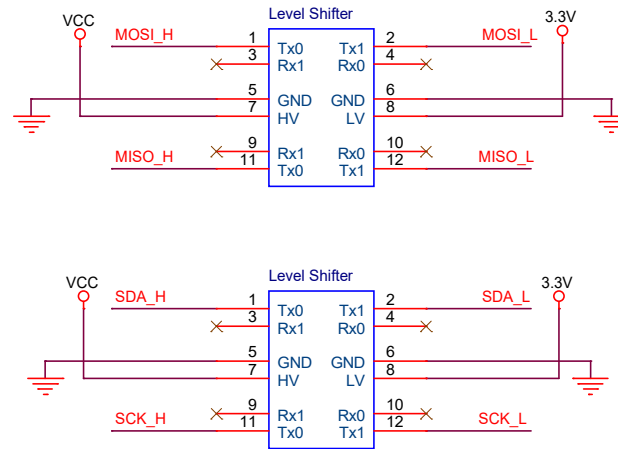

ATMEGA128

ATMEGA128 Training Board

CP2102 USB2TTL

Title			
RFID card ID test			
Size	Document Number	Rev	
Custom<Doc>		<RevCode>	
Date:	Monday, January 05, 2026	Sheet	0 of 26