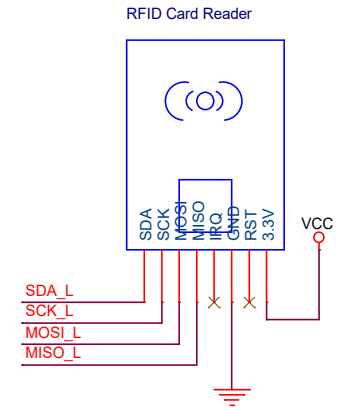

ATMEGA128

ATMEGA128 Training Board

CP2102 USB2TTL

Title			
RFID card ID test			
Size	Document Number	Rev	
Custom<Doc>		<RevCode>	
Date:	Monday, January 05, 2026	Sheet	0 of 26