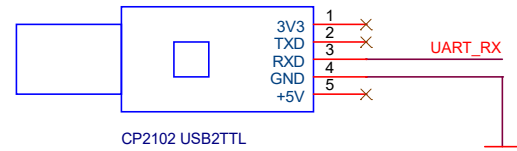

ATMEGA128

ATMEGA128 Training Board

CP2102 USB2TTL

Title			
RFID card ID test			
Size	Document Number	Rev	
Custom<Doc>		<RevCode>	
Date:	Monday, January 05, 2026	Sheet	0 of 26