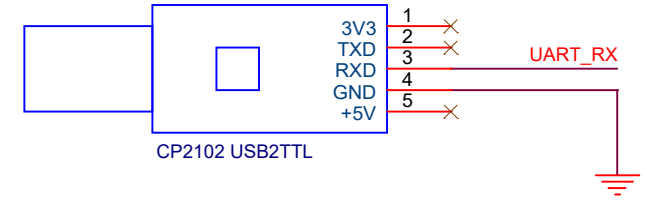

ATmega128 Training Board

| | | |
|-------------------|--------------------------|---------------|
| Title | | |
| DHT11 sensor test | | |
| Size | Document Number | Rev |
| Custom | <Doc> | <RevCode> |
| Date: | Friday, January 16, 2026 | Sheet 1 of 26 |
| 2 | | 1 |