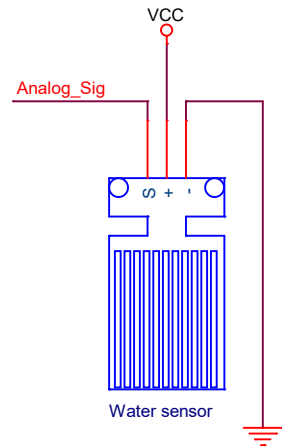

ATmega128 Training Board

Title		
Water sensor test		
Size	Document Number	Rev
Custom<Doc>		<RevCode>
Date:	Tuesday, November 25, 2025	Sheet 0 of 26