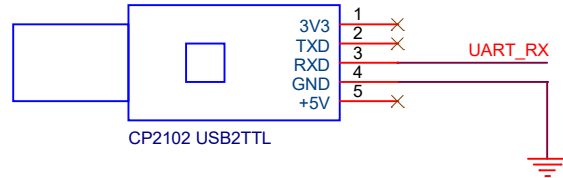

ATmega128 Training Board

Title		
Water sensor test		
Size	Document Number	Rev
Custom<Doc>		<RevCode>
Date:	Tuesday, November 25, 2025	Sheet 0 of 26