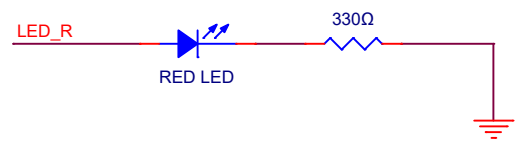

**ATMEGA128**

**ATMega128 Training Board**

Title		
<b>Fire sensor test</b>		
Size	Document Number	Rev
Custom<Doc>		<RevCode>
Date:	Tuesday, November 25, 2025	Sheet 0 of 26