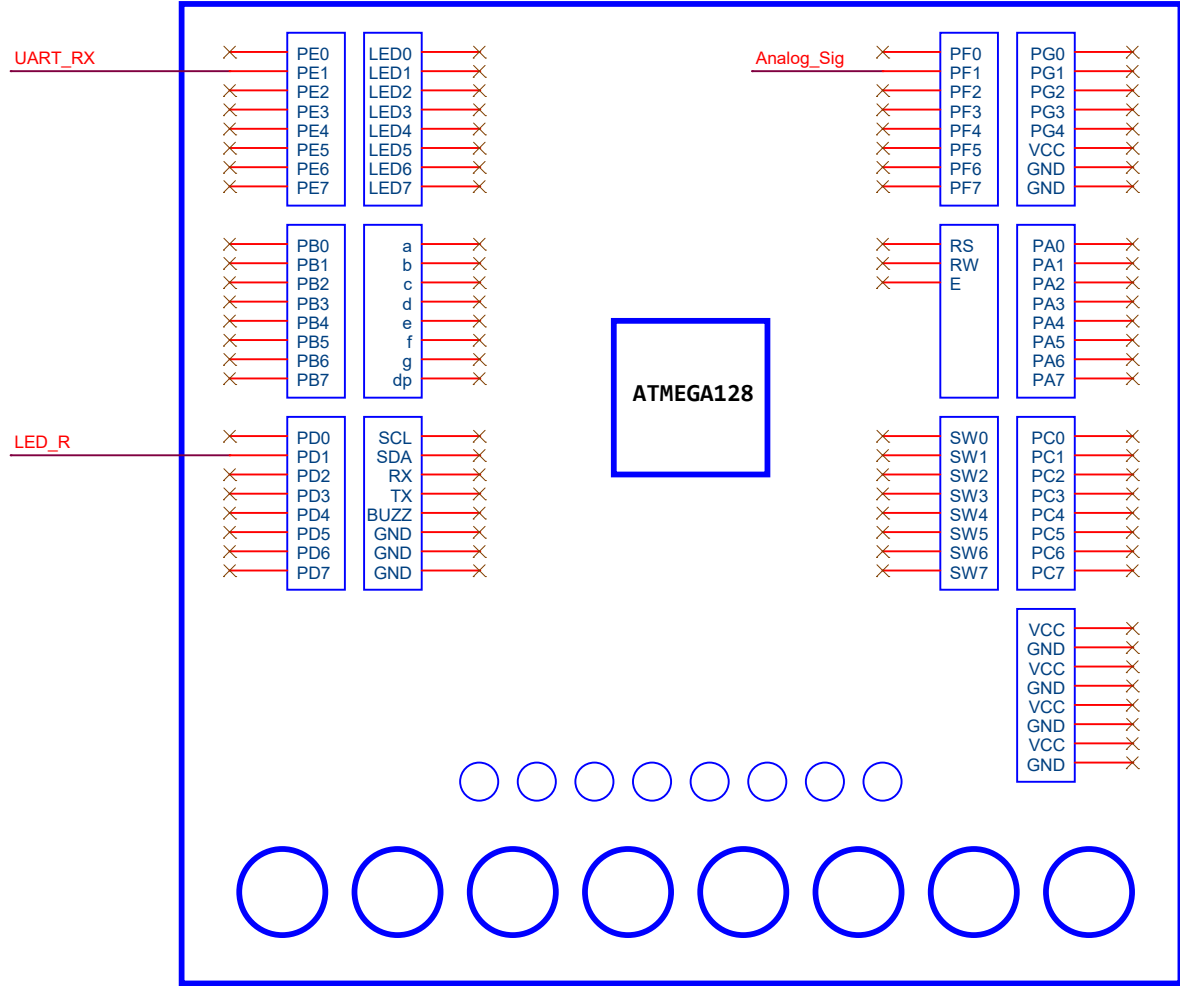

**ATMEGA128**

**ATMega128 Training Board**

Title		
<b>Fire sensor test</b>		
Size	Document Number	Rev
Custom<Doc>		<RevCode>
Date:	Tuesday, November 25, 2025	Sheet 0 of 26